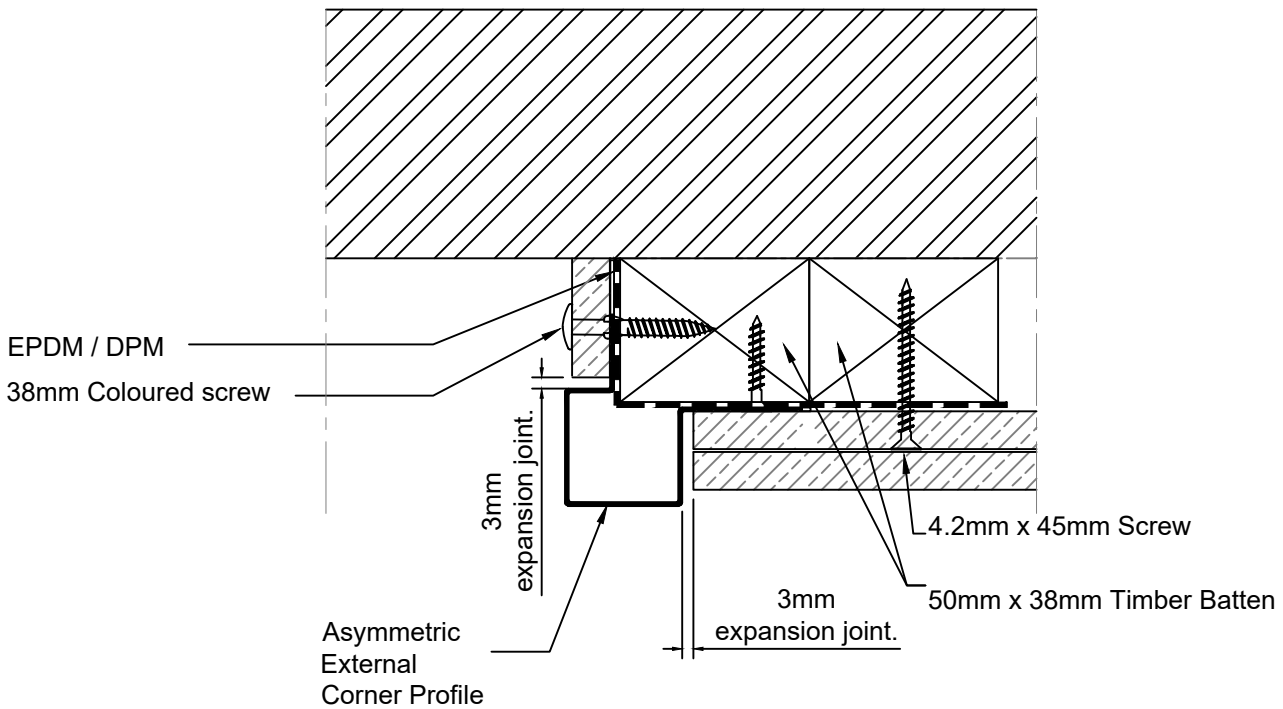

Cedral Lap Horizontal

By UK

Checked by UK

This drawing is © Copyright of Etex Group. It must not be reproduced or altered in any part. This information is supplied in good faith but no liability can be accepted for any loss or damage resulting from use. Cedral and logos are trademarks of Etex NV or an affiliate thereof. Any use without authorisation is strictly prohibited and may violate trademark laws.

Scale 1:2

Asymmetric External Corner

Plan on Profile 1:2  
End Profile