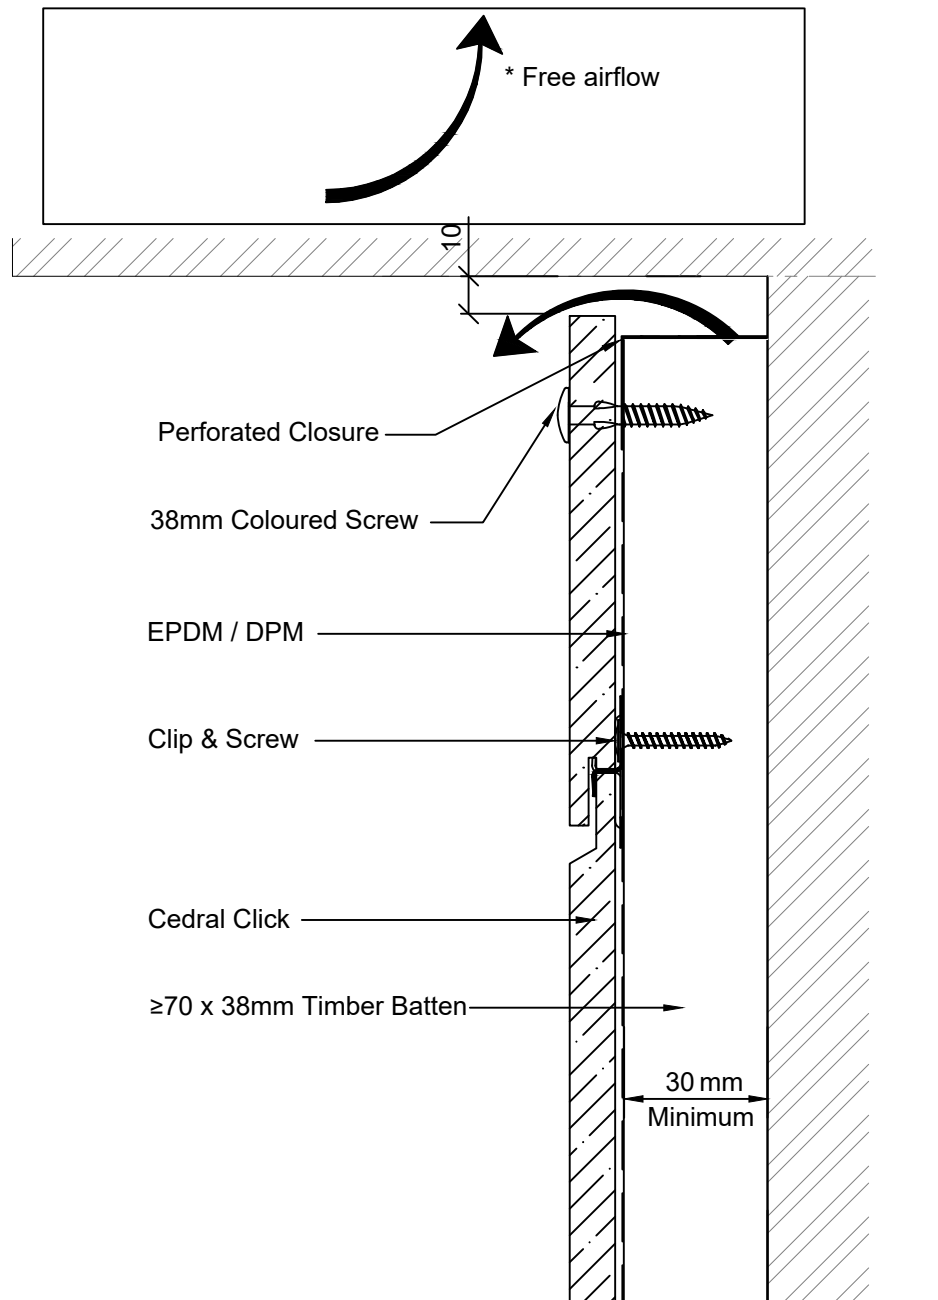

Cedral Click Horizontal

Drawn By UK

Rev & Date
31/07/2021

Rev & Date
Rev () --/--/--

Checked by UK

Rev & Date
Rev () --/--/--

Rev & Date
Rev () --/--/--

This drawing is © Copyright of Etex Group. It must not be reproduced or altered in any part. This information is supplied in good faith but no liability can be accepted for any loss or damage resulting from use. Cedral and logos are trademarks of Etex NV or an affiliate thereof. Any use without authorisation is strictly prohibited and may violate trademark laws.

Scale 1:2

Rev & Date
Rev () --/--/--

Rev & Date
Rev () --/--/--

For further information, please contact;

Website: www.cedral.world techuk@etexgroup.com : Tel: +44(0)1283501505.

Etex Exteriors UK Ltd. Wellington Road, Burton On Trent, DE14 2AP.