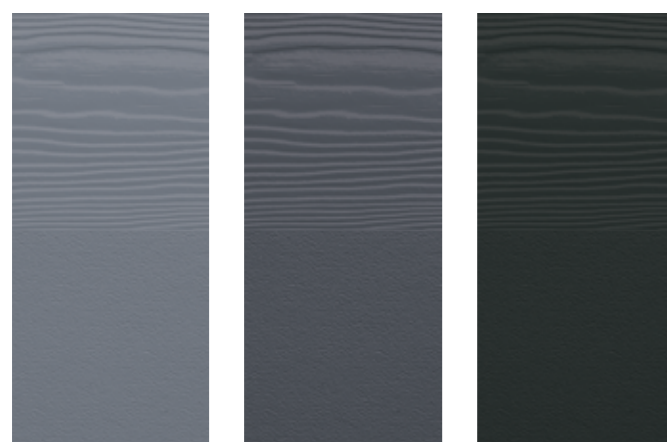

Not all of our colours have RAL/NCS matches: these are indicated by 'N/A'.

For full product and range details please refer to cedral.world.

Design Collection a modern statement

C01 White (RAL 9003) (NCS S0500-N)
C51 Silver Grey (RAL 7047) (NCS S1500-N)
C05 Platinum Grey (RAL 7047) (NCS S3000-N)

Natural Collection making nature part of the home

C71 Sand Yellow (N/A) (NCS S3020-Y30R)
C03 Clay Brown (RAL 1019) (NCS S3005-Y20R)
C78 Cocoa Brown (RAL 8025) (NCS N/A)

Expressive Collection creating a characterful home

C72 Brick Red (RAL N/A) (NCS S5030-Y70R)
C54 Pewter Grey (RAL 000-45-00) (NCS S6500-N)
C21 Walnut Brown (RAL 8017) (NCS N/A)

Classic Collection the epitome of elegance

C02 Vanilla White (RAL 1015) (NCS S1010-Y20R)
C07 Chalk White (RAL 9001) (NCS S1005-Y10R)
C77 Pebble Grey (RAL N/A) (NCS S4005-Y50R)

C15 Steel Grey (RAL 7031) (NCS S6005-R80B)
C18 Slate Grey (RAL 7024) (NCS S7502-B)
C50 Black (RAL 9011) (NCS S9000-N)

C21 Walnut Brown (RAL 8017) (NCS N/A)
C52 Pearl (RAL 7030) (NCS S4502-Y)
C73 Ocean Blue (RAL 240-50-10) (NCS N/A)