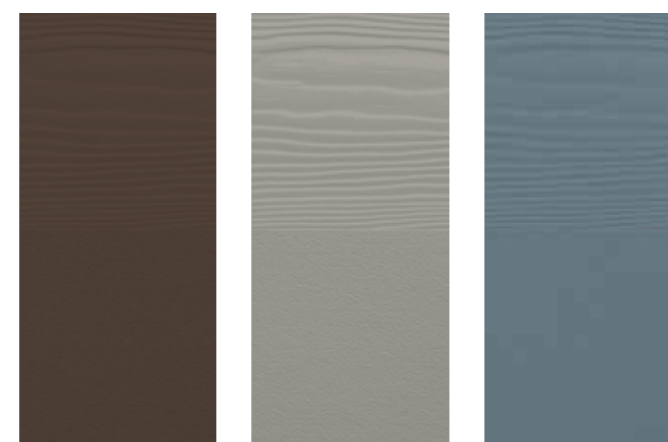

Not all of our colours have RAL/NCS matches: these are indicated by 'N/A'.

For full product and range details please refer to cedral.world.

Design Collection a modern statement

C01 White (RAL 9003) (NCS S0500-N)
C51 Silver Grey (RAL 7047) (NCS S1500-N)
C05 Platinum Grey (RAL 7047) (NCS S3000-N)

C72 Brick Red (RAL N/A) (NCS S5030-Y70R)
C54 Pewter Grey (RAL 000-45-00) (NCS S6500-N)
C21 Walnut Brown (RAL 8017) (NCS N/A)

Classic Collection the epitome of elegance

C02 Vanilla White (RAL 1015) (NCS S1010-Y20R)
C07 Chalk White (RAL 9001) (NCS S1005-Y10R)
C77 Pebble Grey (RAL N/A) (NCS S4005-Y50R)

C15 Steel Grey (RAL 7031) (NCS S6005-R80B)
C18 Slate Grey (RAL 7024) (NCS S7502-B)
C50 Black (RAL 9011) (NCS S9000-N)

C21 Walnut Brown (RAL 8017) (NCS N/A)
C52 Pearl (RAL 7030) (NCS S4502-Y)
C73 Ocean Blue (RAL 240-50-10) (NCS N/A)

C75 Metal Green (RAL N/A) (NCS S7005-B80G)
C74 Basalt Grey (RAL 7012) (NCS N/A)
C18 Slate Grey (RAL 7024) (NCS S7502-B)

C03 Clay Brown (RAL 1019) (NCS S3005-Y20R)
C76 Tea Green (RAL N/A) (NCS S3005-G80Y)
C10 Sky Blue (RAL 7001) (NCS S3010-B10G)