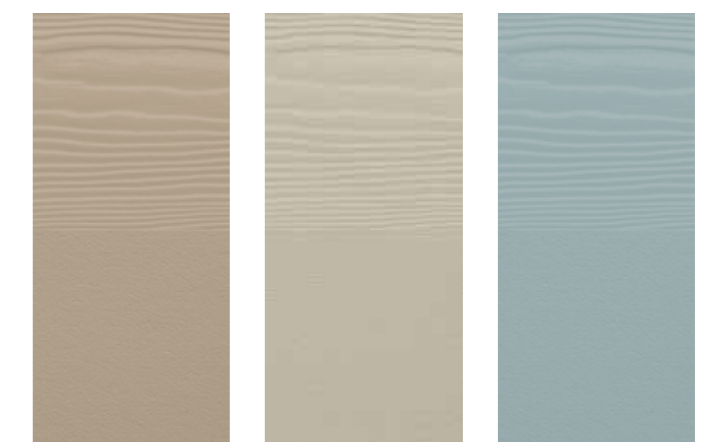

Not all of our colours have RAL/NCS matches: these are indicated by 'N/A'.

For full product and range details please refer to cedral.world.

Design Collection a modern statement

C01 White (RAL 9003) (NCS S0500-N)
C51 Silver Grey (RAL 7047) (NCS S1500-N)
C05 Platinum Grey (RAL 7047) (NCS S3000-N)

C72 Brick Red (RAL N/A) (NCS S5030-Y70R)
C54 Pewter Grey (RAL 000-45-00) (NCS S6500-N)
C21 Walnut Brown (RAL 8017) (NCS N/A)

Classic Collection the epitome of elegance

C02 Vanilla White (RAL 1015) (NCS S1010-Y20R)
C07 Chalk White (RAL 9001) (NCS S1005-Y10R)
C77 Pebble Grey (RAL N/A) (NCS S4005-Y50R)

C15 Steel Grey (RAL 7031) (NCS S6005-R80B)
C18 Slate Grey (RAL 7024) (NCS S7502-B)
C50 Black (RAL 9011) (NCS S9000-N)

C21 Walnut Brown (RAL 8017) (NCS N/A)
C52 Pearl (RAL 7030) (NCS S4502-Y)
C73 Ocean Blue (RAL 240-50-10) (NCS N/A)

C75 Metal Green (RAL N/A) (NCS S7005-B80G)
C74 Basalt Grey (RAL 7012) (NCS N/A)
C18 Slate Grey (RAL 7024) (NCS S7502-B)

C03 Clay Brown (RAL 1019) (NCS S3005-Y20R)
C76 Tea Green (RAL N/A) (NCS S3005-G80Y)
C10 Sky Blue (RAL 7001) (NCS S3010-B10G)