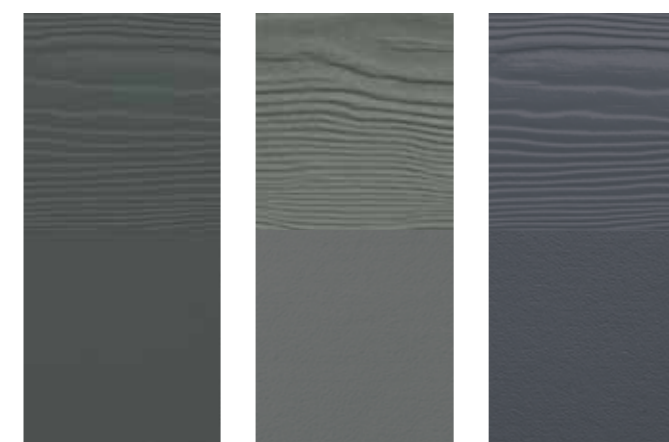

Not all of our colours have RAL/NCS matches: these are indicated by 'N/A'.

For full product and range details please refer to cedral.world.

Design Collection a modern statement

C01 White (RAL 9003) (NCS S0500-N)
C51 Silver Grey (RAL 7047) (NCS S1500-N)
C05 Platinum Grey (RAL 7047) (NCS S3000-N)

C72 Brick Red (RAL N/A) (NCS S5030-Y70R)
C54 Pewter Grey (RAL 000-45-00) (NCS S6500-N)
C21 Walnut Brown (RAL 8017) (NCS N/A)

Classic Collection the epitome of elegance

C02 Vanilla White (RAL 1015) (NCS S1010-Y20R)
C07 Chalk White (RAL 9001) (NCS S1005-Y10R)
C77 Pebble Grey (RAL N/A) (NCS S4005-Y50R)

C15 Steel Grey (RAL 7031) (NCS S6005-R80B)
C18 Slate Grey (RAL 7024) (NCS S7502-B)
C50 Black (RAL 9011) (NCS S9000-N)

C21 Walnut Brown (RAL 8017) (NCS N/A)
C52 Pearl (RAL 7030) (NCS S4502-Y)
C73 Ocean Blue (RAL 240-50-10) (NCS N/A)

C75 Metal Green (RAL N/A) (NCS S7005-B80G)
C74 Basalt Grey (RAL 7012) (NCS N/A)
C18 Slate Grey (RAL 7024) (NCS S7502-B)

C03 Clay Brown (RAL 1019) (NCS S3005-Y20R)
C76 Tea Green (RAL N/A) (NCS S3005-G80Y)
C10 Sky Blue (RAL 7001) (NCS S3010-B10G)