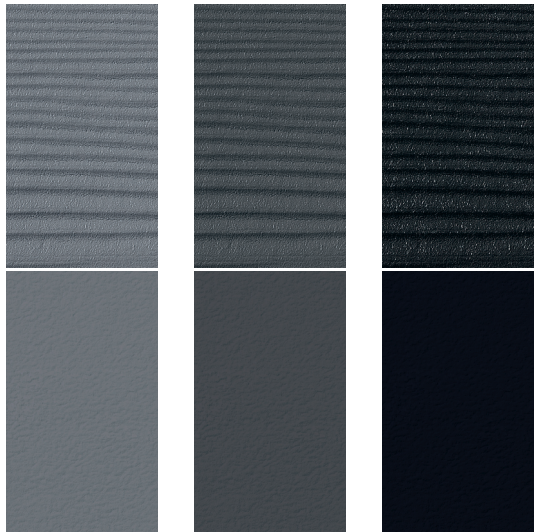

Design Collection

a modern statement

C01 White

C51 Silver Grey

C05 Platinum Grey

C15 Steel Grey

C18 Slate Grey

C50 Black