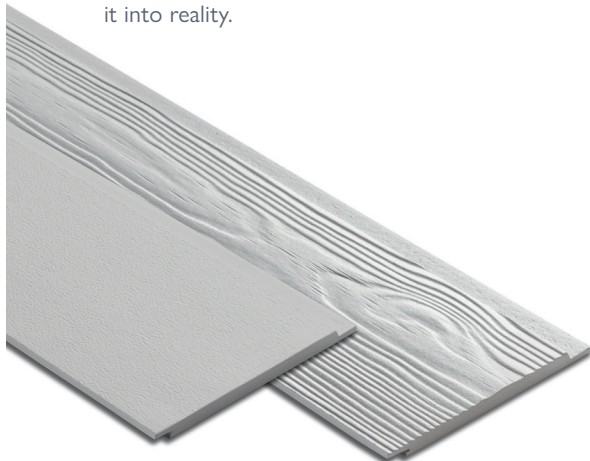

FINDING THE PERFECT COLOUR FOR YOUR FACADE

Your home's facade reflects your unique style and personality. Choosing the right colour can enhance its charm and make a lasting impression.

With Cedral's expertise and support, you can confidently select the perfect colours that will enhance the beauty and charm of your home. Whether you opt for dark or light, cool or warm, neutral, or vibrant shades, Cedral's commitment is to ensure that your home's facade becomes a captivating visual statement that you can take pride in. Trust in our guidance and let us assist you in creating a remarkable transformation that will leave a lasting impression on all who behold it. Your dream home exterior awaits, and Cedral is here to turn it into reality.

REFLECT YOUR PERSONALITY:

Your home should be an extension of your individuality. Consider the following questions to understand your personality and find a colour that resonates with you:

Are you outgoing and energetic? Bold and vibrant colours like in the **Expressive Collection** will suit you perfectly.

Do you prefer calmness, elegance, and tranquility? Consider the light and soft tones of the **Classic Collection**.

Do you want to highlight the lines and modernity of your home? You should find the perfect colour in the **Design Collection**.

Do you want to integrate your home within its natural surroundings? You'll find your perfect match in the **Natural Collection**.