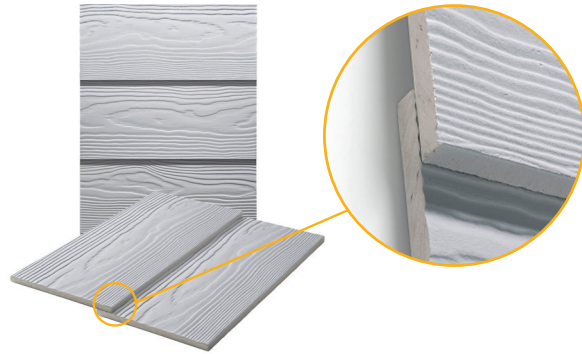

THE DNA OF CEDRAL

The ideal low maintenance, rot free alternative to traditional timber weatherboard.

Fibre cement offers both contemporary and flexible design options, and is used by many architects and homeowners to create stunning facades. The simple combination of wood cellulose, sand, synthetic fibres, water and cement make fibre cement one of the most environmentally friendly and comprehensive building products available.

Hard as stone, easy as wood.

The material's multi-layered fibre structure supports the cement and other elements, which gives it impressive strength, and means that it can be far thinner than concrete.

WHICH CEDRAL STYLE SUITS YOU?

CEDRAL LAP

Cedral Lap is specially designed so the planks are overlapped when installed to create a traditional clapboard aesthetic on your facade.

Length	3600 mm
Width	190 mm
Thickness	10 mm
Weight per board	11.2 kg

Cedral timber effect

CEDRAL CLICK

Cedral Click is a tongue and groove cladding material creating a modern, flush-fitting facade.

Length	3600 mm
Width	186 mm
Thickness	12 mm
Weight per board	12.2 kg

Cedral smooth finish