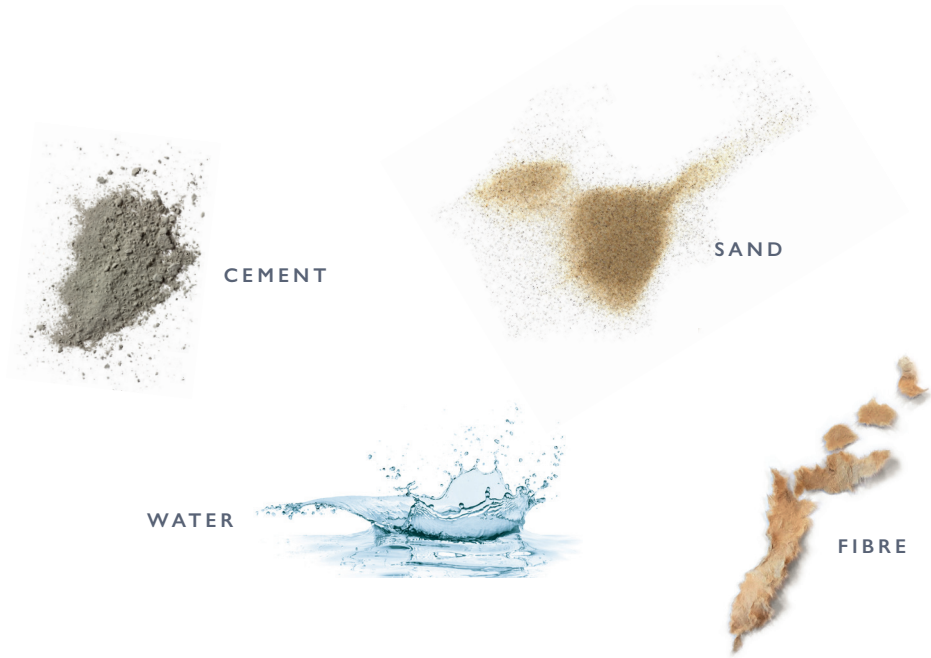

THE DNA OF CEDRAL

The ideal low maintenance, rot free alternative to traditional timber weatherboard.

Fibre cement offers both contemporary and flexible design options, and is used by many architects and homeowners to create stunning facades. The simple combination of wood cellulose, sand, synthetic fibres, water and cement make fibre cement one of the most environmentally friendly and comprehensive building products available.

Hard as stone, easy as wood.

The material's multi-layered fibre structure supports the cement and other elements, which gives it impressive strength, and means that it can be far thinner than concrete.