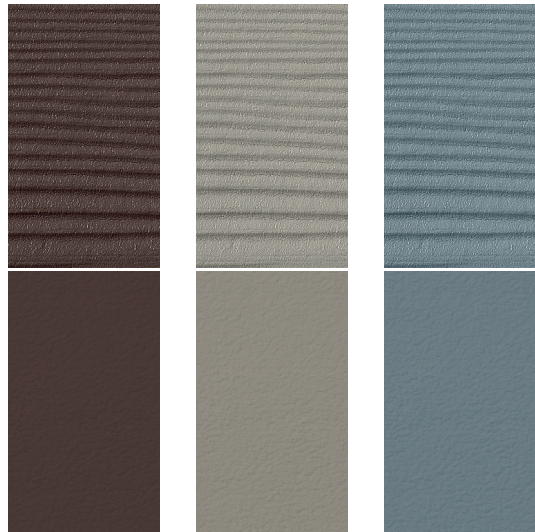

The Design Collection is available in Cedral Lap Wood, Cedral Click Wood and Cedral Click Smooth.

Natural Collection

making nature part of the home

C71 Sand Yellow

C03 Clay Brown

C78 Cocoa Brown

C21 Walnut Brown